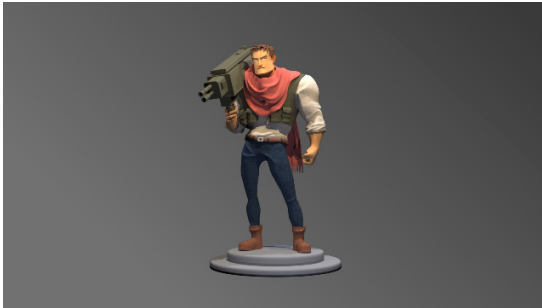

## “Fighter” Turntable Animations (0:03 - 0:13)

- Modelling, lighting, animation in Autodesk Maya
- Stock textures and hand-painted textures
- Referenced from original concept sketches/paintings
- Rendered from Maya using Arnold